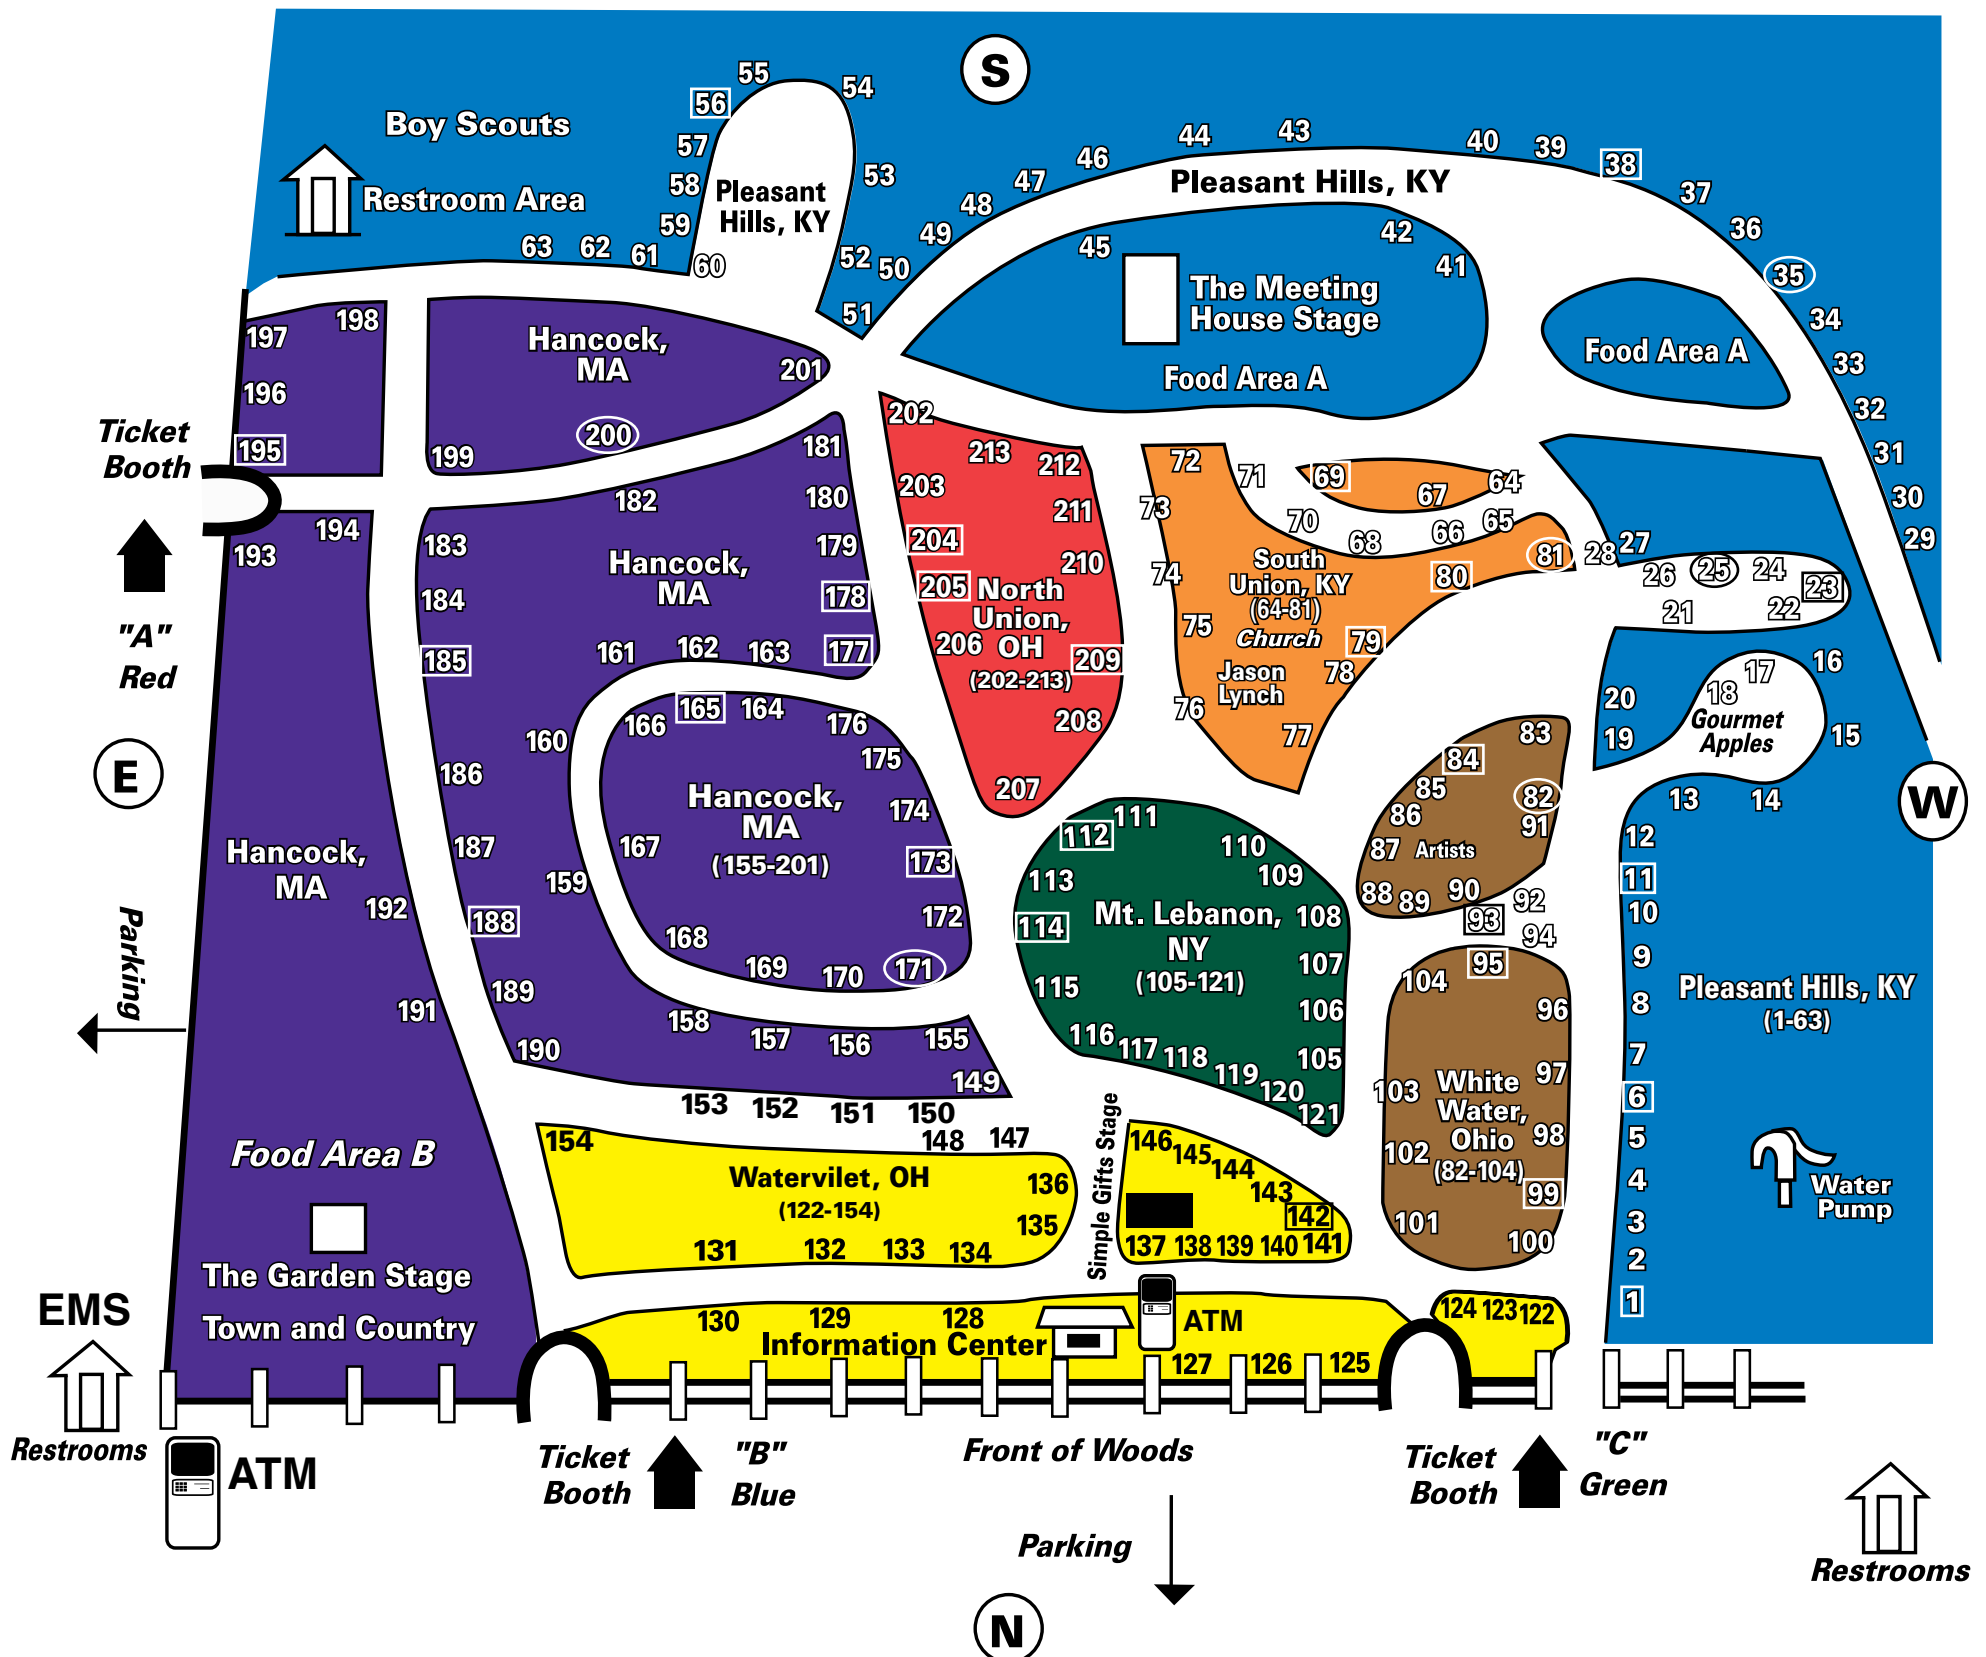

FESTIVAL GUIDE

SHAKER VILLAGES

On the Map:
 ○ Oval Around Booth Number, Designates Featured Crafter Story.

The Listing of Crafters:
 □ Box Around Booth Number, Designates New Crafter.